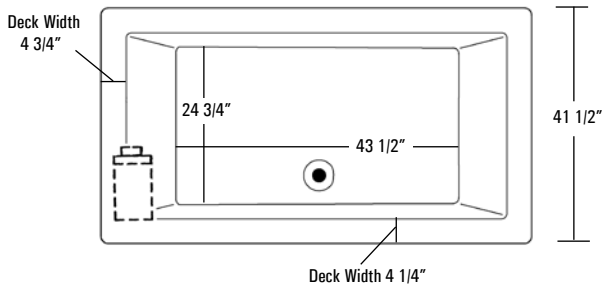

HOTSOAK 76

AQUATIC

HOTSOAK SERIES MODEL # AI21AIR7242CHS

CAN BE USED IN AN UNDERMOUNT APPLICATION